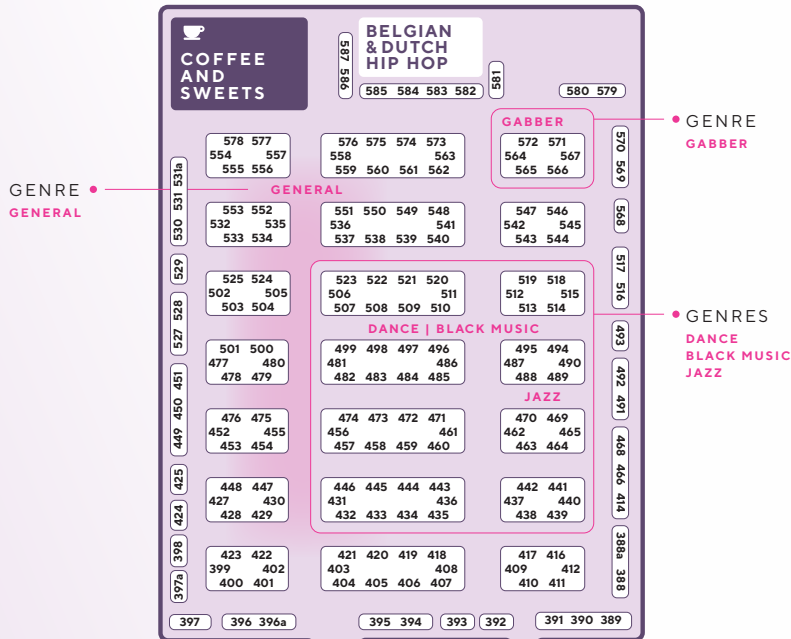

30+ Countries

500+ Dealers

• LET US GUIDE YOU

## FLOOR MAP PLATTEGROND

Each hall is divided into different genres. Explore the **dealers** and find your hidden gems.

• HALL 3

• HALL 2

• HALL 1

## ALL DEALERS OF THE EDITION <sup>60<sup>th</sup></sup> IN ONE FLOOR MAP

• MORE INFO

recordplanet.nl